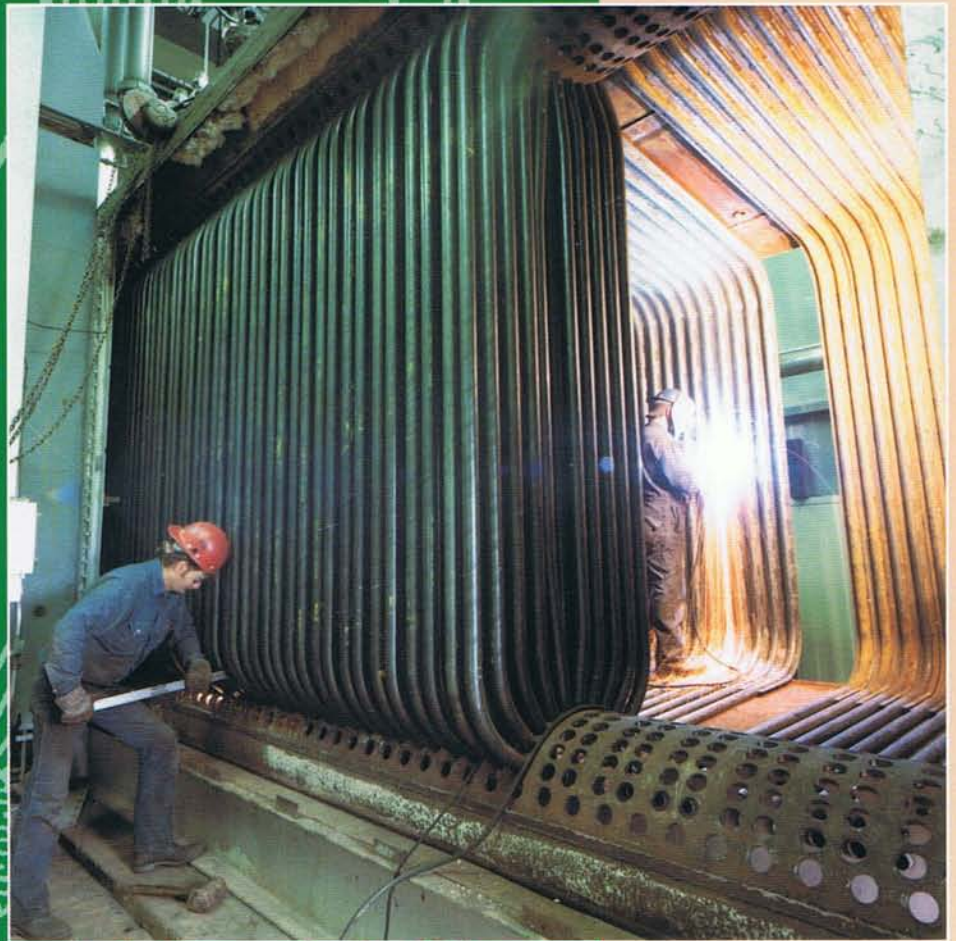

## PACKAGE BOILERS

*Total Repair & Rebuild Capabilities for Water & Fire Tube Package Boilers*

- Complete or partial tube replacement
- Casing, refractories, and insulation replacement
- Expert code welding on water legs, stay rods, and sectional tube replacement
- Mechanical tube cleaning
- Boiler rental service available