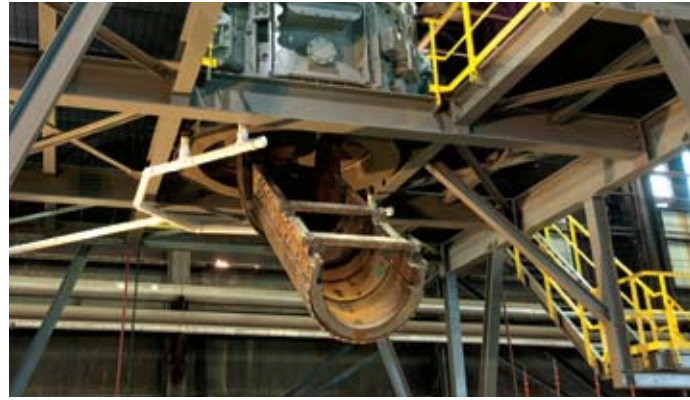

FROM TOP TO BOTTOM: THE COMPLETE EQUIPMENT PACKAGE.

Woodings is your single source for the full kit of blast furnace equipment.

PROPER/TOP

- Valves: Bleeder, Equalizing & Relief, Material Flow Gate, Seal
- Top: Hydraulic Charging Units, Hydraulic Distributors, Bells/Hoppers, Chutes
- Probes

DESIGN, BUILD, INSTALL, SUPPORT.

When you purchase from Woodings you get world-class, proprietary equipment that delivers long life and improves productivity. Woodings designs, builds, tests, installs and maintains all our equipment. We control the process from start to finish. With over 500,000 sq. ft. of plant capacity, we control all manufacturing to ensure quality and reliability.