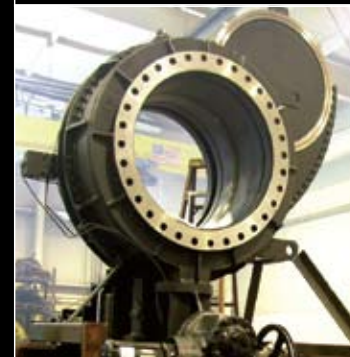

8 GOGGLE VALVES